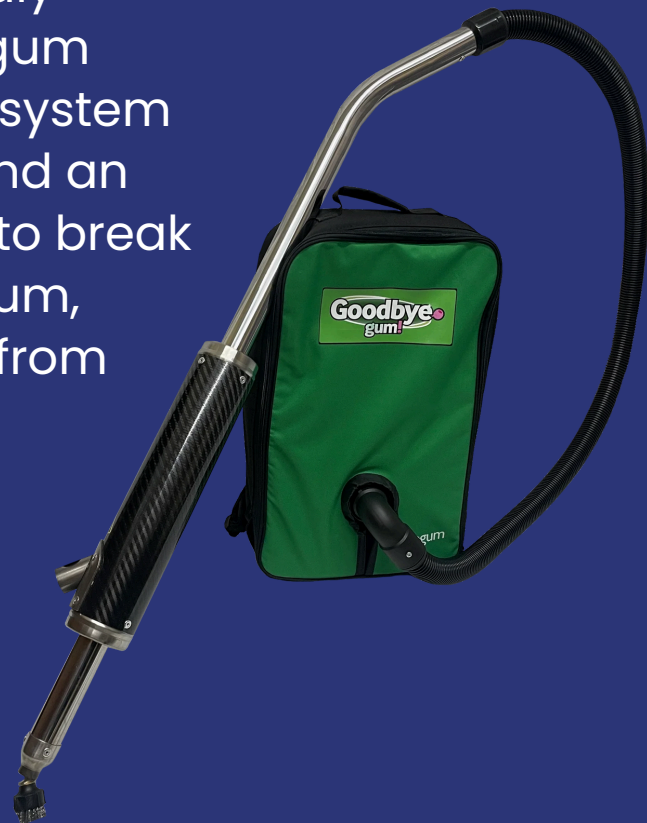

Why Choose Goodbye! Gum?

The Goodbye Gum Backpack System is designed for professionals who need a reliable, portable, and eco-friendly solution for removing unsightly gum deposits from public areas. This system combines the power of steam and an environmentally safe detergent to break down even the most stubborn gum, leaving surfaces clean and free from residue.

The Goodbye! Gum system offers several key benefits:

Runtime

80 minutes or 8 hours, choose what works best for you.

Backpack

Take the system with you wherever you go, with ease.

Eco-Friendly

No emissions, safe for indoor environments and the planet.

User-Friendly

Allows you to navigate and operate the system with ease.